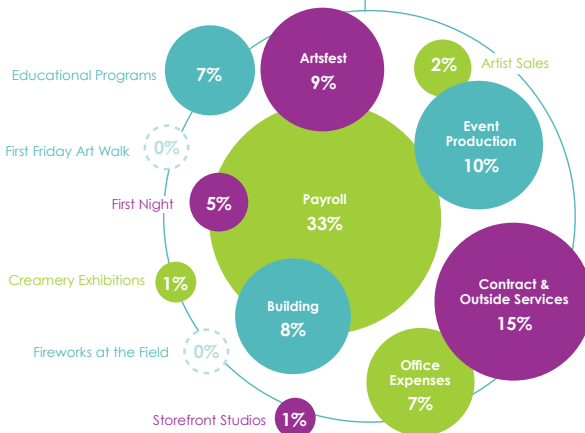

Fiscal Agency Programs

We supported the following arts organizations by serving as their fiscal agent to help build and maintain their programs, events, and festivals:

- Claymobile with Springfield Pottery
- Eclectic Endeavors
- First Friday Art Walk
- Fresh Gallery
- LemonDrop
- Missouri Film Alliance of Springfield
- SATO48

Grant Support 2011-2012:

The following organizations provided grant support for the SRAC:

- Childhood in its Landscape
- Community Foundation of the Ozarks
- Junior League of Springfield
- Missouri Arts Council
- Missouri Association of Community Arts Agencies
- Musgrave Foundation
- National Endowment for the Arts