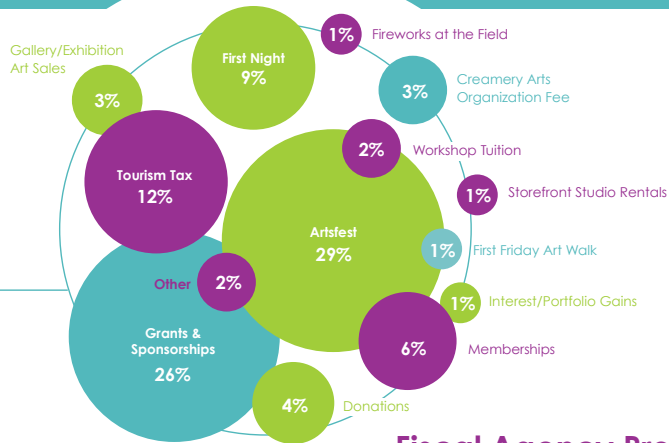

Fiscal Agency Programs

We supported the following arts organizations by serving as their fiscal agent to help build and maintain their programs, events, and festivals:

- Claymobile with Springfield Pottery
- Eclectic Endeavors
- First Friday Art Walk
- Fresh Gallery
- LemonDrop
- Missouri Film Alliance of Springfield
- SATO48

Grant Support 2011-2012:

The following organizations provided grant support for the SRAC:

- Childhood in its Landscape
- Community Foundation of the Ozarks
- Junior League of Springfield
- Missouri Arts Council
- Missouri Association of Community Arts Agencies
- Musgrave Foundation
- National Endowment for the Arts