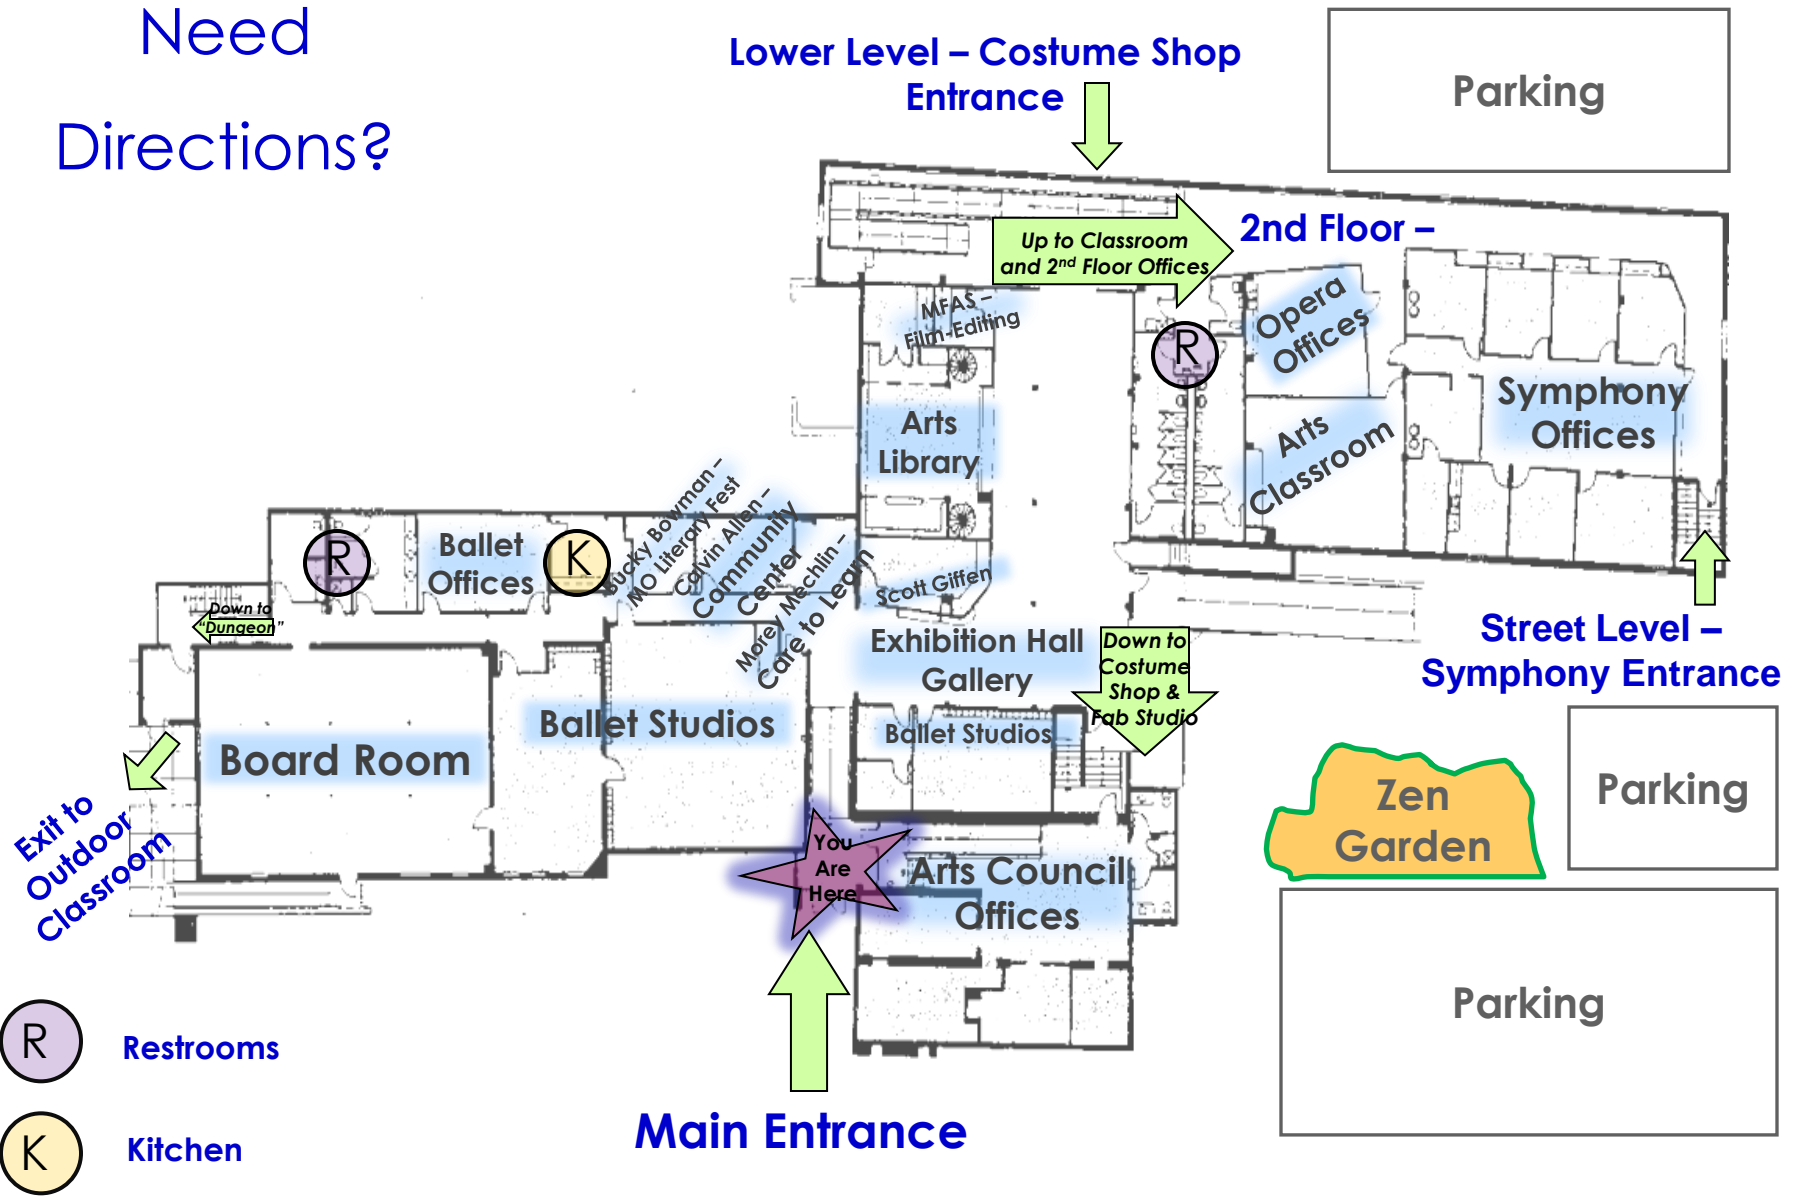

Need
Directions?

- (R) Restrooms
- (K) Kitchen

The Creamery Arts Center
411 N. Sherman Parkway, Springfield, MO 65802