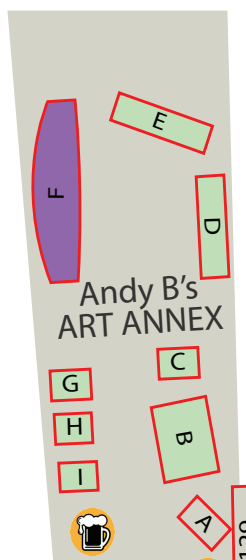

W5	Art Inspired Academy
S1-2	Volunteer & Merch Tent
S3	Kona Ice
S4	Down South Fried Fish Co.
S5	Copper Canyon Coffee
S8-9	Springfield-Greene County Park Board
1	Juanita K. Hammons Hall for the Performing Arts
2	Burrell Behavioral Health
3	Springfield CVB
4	Tanja Ware
5	Christopher Lynch
6	Gone to Pot Ceramics Studio
7	Ozark Impressions
8	Sew Bueno Company
9	Bigelow Studios
10	Serendipology
11	Caricatures by Dorinda, LLC
12	Art of Jessica Lowe
13	Schult Artiste
14	David Ruggeri Fine Art

15	Branded Concrete
16	Lone Starr Studio
17	Window to my World
18-19	Scotts Fine Art
20	Mollie Chounard Fine Art LLC
21	Julia Lauren Studio
22	Andrew Rola Art
23	Russell Cellular
24	Alamo Drafthouse
25	DinoCat Studio
26	MadebyMarbleArt
27	Wennerstens Etchings
28	Yestare Creations, Inc.
29	art by goz
30	etcArts
31	APO Community Health Center
32	Art of AuBuchon
33	Ziegler Designs, LLC
34	Sullivan Studios Glass
35	Andrew J Jones Art

36	Thistle Lane by Sarah
37	Day Four Photography
38	Mama Jean's
39-40	Chrisara Designs
41	Kendra Lee Miller Art
42	The Cracked Jar
43	Ivey Zoellers Art
44	Thunder Sky Jewelry
45-46	The Art of Karri Jamison
47	Mudbug Creations
48	Hickory Lane Plants
49	Info Tent/Downtown Springfield Association
50	Corvus Moon Pottery
51	Janelle Patterson Art LLC
52	Sinse Cannabis
53	Renewal by Anderson
54	Homes for Birds
55	Sony Hocklander Creative LLC
56	Flora & Forge
57	Ozarks Coca-Cola Stand

58-59	Uniquely Yours Metal Art
60	Twyla Designs Studios
61	Clay Beard Studio
62	Spay Neuter Assistance Program (SNAP)
63	Martin Pope Art
64	Turkey Creek Weaving Studio
65-66	Together We Make
67	Bills Retro Robots
68-69	DL Fenn
70	Gillioz Center for Arts & Entertainment
71	Art Kat
72	The Artist Studio LLC
73	Glass Creations 4 U
74	Made with Love, Lauren
75	A Bugs Life Creations
76	Dave Walker
77	Grandma Lena's Honey
78	Stan Cothorn - Jewelry Artist
79	Jackie Kendall
80	Natalie Avondet

WALNUT ST

JOHN Q HAMMONS BLVD

WALNUT ST. INN

EBBETS FIELD

CHILD ADVOCACY CENTER

DeLong Plumbing CENTER STAGE

HAMPTON

FLORENCE

Positronic SHOW WAGON STAGE

PAGINATION BOOKSHOP STAGE

NATIONAL