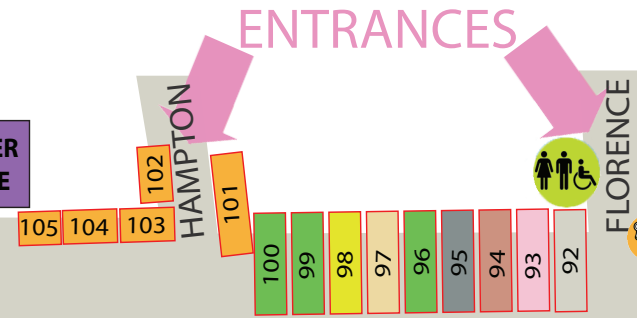

W5	Art Inspired Academy
S1-2	Volunteer & Merch Tent
S3	Kona Ice
S4	Down South Fried Fish Co.
S5	Copper Canyon Coffee
S8-9	Springfield-Greene County Park Board
1	Juanita K. Hammons Hall for the Performing Arts
2	Burrell Behavioral Health
3	Springfield CVB
4	Tanja Ware
5	Christopher Lynch
6	Gone to Pot Ceramics Studio
7	Ozark Impressions
8	Sew Bueno Company
9	Bigelow Studios
10	Serendipology
11	Caricatures by Dorinda, LLC
12	Art of Jessica Lowe
13	Schult Artiste
14	David Ruggeri Fine Art

15	Branded Concrete
16	Lone Starr Studio
17	Window to my World
18-19	Scotts Fine Art
20	Mollie Chounard Fine Art LLC
21	Julia Lauren Studio
22	Andrew Rola Art
23	Russell Cellular
24	Alamo Drafthouse
25	DinoCat Studio
26	MadebyMarbleArt
27	Wennerstens Etchings
28	Yestare Creations, Inc.
29	art by goz
30	etcArts
31	APO Community Health Center
32	Art of AuBuchon
33	Ziegler Designs, LLC
34	Sullivan Studios Glass
35	Andrew J Jones Art

36	Thistle Lane by Sarah
37	Day Four Photography
38	Mama Jean's
39-40	Chrisara Designs
41	Kendra Lee Miller Art
42	The Cracked Jar
43	Ivey Zoellers Art
44	Thunder Sky Jewelry
45-46	The Art of Karri Jamison
47	Mudbug Creations
48	Hickory Lane Plants
49	Info Tent/Downtown Springfield Association
50	Corvus Moon Pottery
51	Janelle Patterson Art LLC
52	Sinse Cannabis
53	Renewal by Anderson
54	Homes for Birds
55	Sony Hocklander Creative LLC
56	Flora & Forge
57	Ozarks Coca-Cola Stand

58-59	Uniquely Yours Metal Art
60	Twyla Designs Studios
61	Clay Beard Studio
62	Spay Neuter Assistance Program (SNAP)
63	Martin Pope Art
64	Turkey Creek Weaving Studio
65-66	Together We Make
67	Bills Retro Robots
68-69	DL Fenn
70	Gillioz Center for Arts & Entertainment
71	Art Kat
72	The Artist Studio LLC
73	Glass Creations 4 U
74	Made with Love, Lauren
75	A Bugs Life Creations
76	Dave Walker
77	Grandma Lena's Honey
78	Stan Cothorn - Jewelry Artist
79	Jackie Kendall
80	Natalie Avondet

NATIONAL
SHOW WAGON STAGE
PAGINATION BOOKSHOP