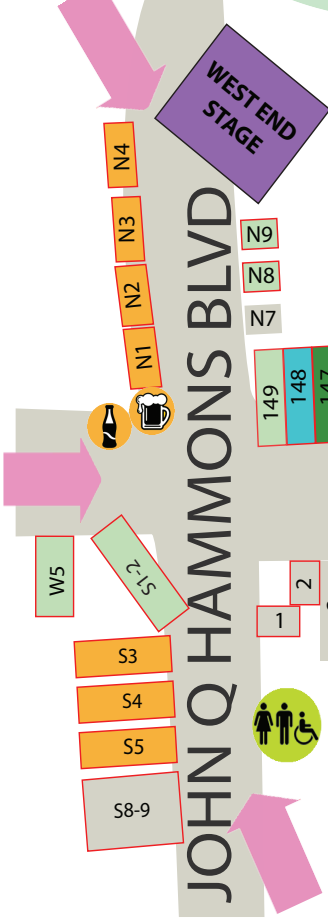

W5	Art Inspired Academy
S1-2	Volunteer & Merch Tent
S3	Kona Ice
S4	Down South Fried Fish Co.
S5	Copper Canyon Coffee
S8-9	Springfield-Greene County Park Board
1	Juanita K. Hammons Hall for the Performing Arts
2	Burrell Behavioral Health
3	Springfield CVB
4	Tanja Ware
5	Christopher Lynch
6	Gone to Pot Ceramics Studio
7	Ozark Impressions
8	Sew Bueno Company
9	Bigelow Studios
10	Serendipology
11	Caricatures by Dorinda, LLC
12	Art of Jessica Lowe
13	Schult Artiste
14	David Ruggeri Fine Art

15	Branded Concrete
16	Lone Starr Studio
17	Window to my World
18-19	Scotts Fine Art
20	Mollie Chounard Fine Art LLC
21	Julia Lauren Studio
22	Andrew Rola Art
23	Russell Cellular
24	Alamo Drafthouse
25	DinoCat Studio
26	MadebyMarbleArt
27	Wennerstens Etchings
28	Yestare Creations, Inc.
29	art by goz
30	etcArts
31	APO Community Health Center
32	Art of AuBuchon
33	Ziegler Designs, LLC
34	Sullivan Studios Glass
35	Andrew J Jones Art

36	Thistle Lane by Sarah
37	Day Four Photography
38	Mama Jean's
39-40	Chrisara Designs
41	Kendra Lee Miller Art
42	The Cracked Jar
43	Ivey Zoellers Art
44	Thunder Sky Jewelry
45-46	The Art of Karri Jamison
47	Mudbug Creations
48	Hickory Lane Plants
49	Info Tent/Downtown Springfield Association
50	Corvus Moon Pottery
51	Janelle Patterson Art LLC
52	Sinse Cannabis
53	Renewal by Anderson
54	Homes for Birds
55	Sony Hocklander Creative LLC
56	Flora & Forge
57	Ozarks Coca-Cola Stand

58-59	Uniquely Yours Metal Art
60	Twyla Designs Studios
61	Clay Beard Studio
62	Spay Neuter Assistance Program (SNAP)
63	Martin Pope Art
64	Turkey Creek Weaving Studio
65-66	Together We Make
67	Bills Retro Robots
68-69	DL Fenn
70	Gillioz Center for Arts & Entertainment
71	Art Kat
72	The Artist Studio LLC
73	Glass Creations 4 U
74	Made with Love, Lauren
75	A Bugs Life Creations
76	Dave Walker
77	Grandma Lena's Honey
78	Stan Cothorn - Jewelry Artist
79	Jackie Kendall
80	Natalie Avondet

NATIONAL
SHOW WAGON STAGE
PAGINATION BOOKSHOP