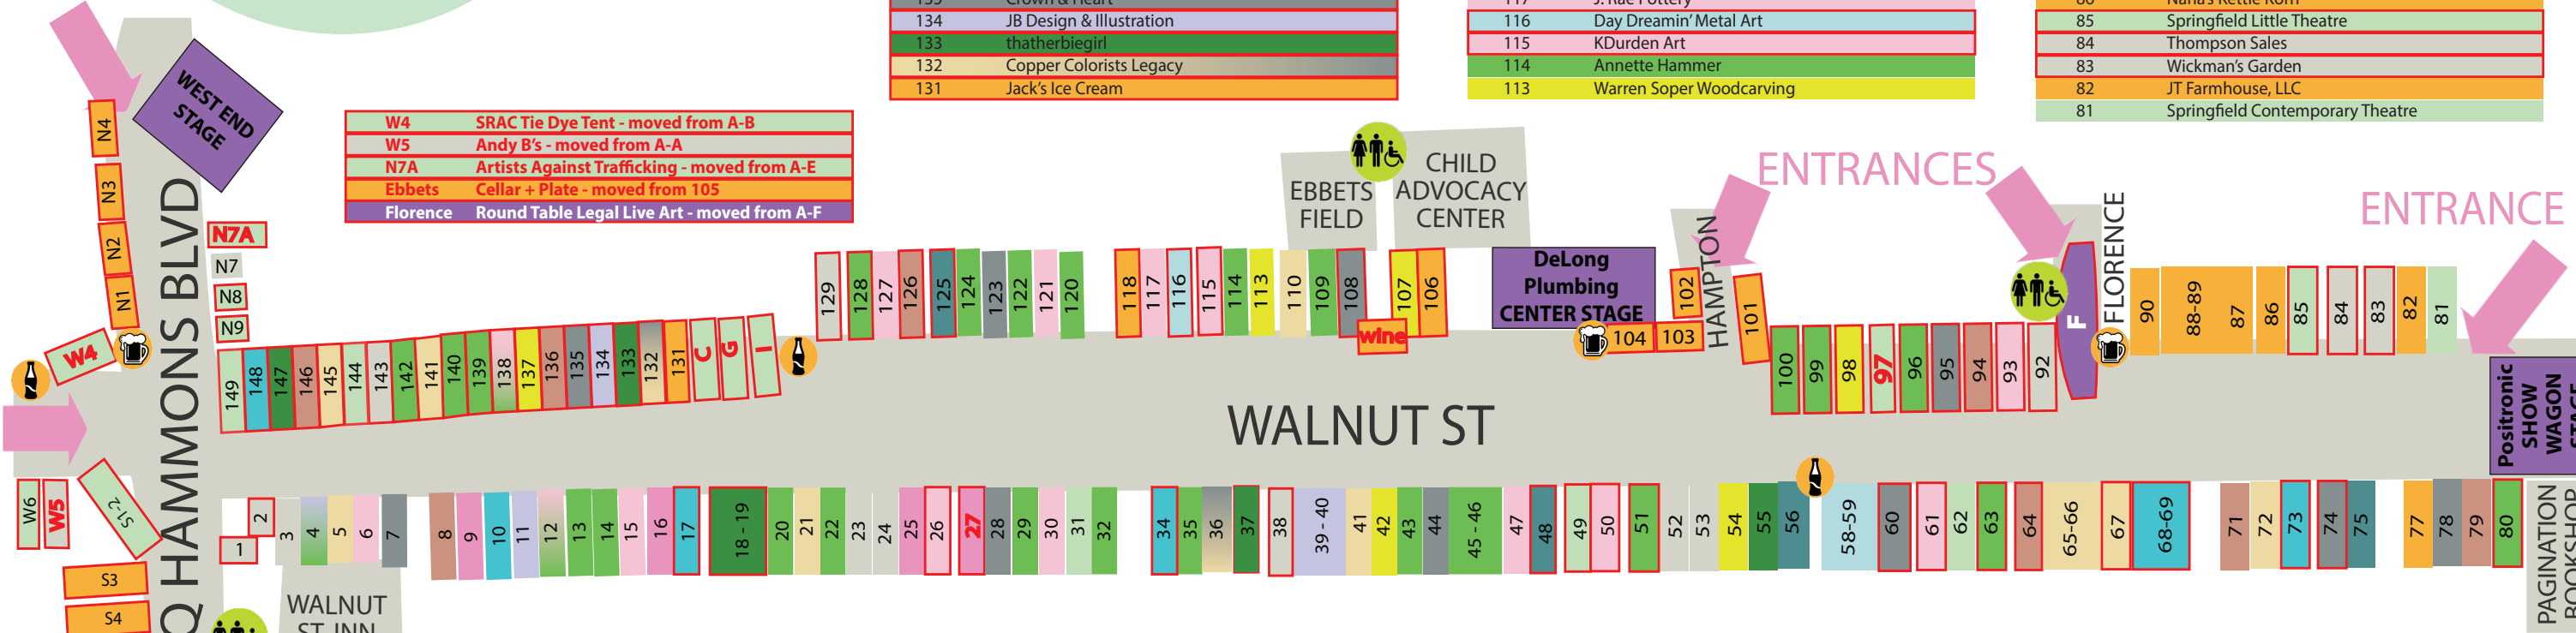

ENTRANCE

ENTRANCE

ENTRANCE

KEY

ACCESSIBLE ENTRY	CLAY	MIXED MEDIA
FOOD	DRAWING	PAINTING
GENERAL	FIBER	PHOTOGRAPHY
NONPROFIT	GLASS	PRINTMAKING
LIVE ART/MUSIC	JEWELRY	WOODWORKING
	METAL	

W1	Ozarks Coca-Cola Stand
	Heart of America Beer Trailer
N1	Pineapple Whip
N2	Xurro Handcrafted Spanish Donuts
N3	Lae's Egg Rolls
N4	The Almighty Sando Shop
N7	Springfield Cardinals
N8	League of Women Voters Southwest Missouri
N9	Ozark Film Foundry
149	OTC Arts & Design
148	The Reinhard Herzog Glass Studio
147	Joshua Steele Photography
146	Artistry Underfoot
145	Blythe Spirit Studio
144	Woodturners of SWMO
143	LeafFilter
142	LLArtwork
141	Erin Alice Art
140	Vodka Bacon Studios
139	Andrew Batcheller
138	Moon City Arts
137	Biggar and Shaw Design
136	Meeks Me Smile Studio
135	Crown & Heart
134	JB Design & Illustration
133	thatherbiegirl
132	Copper Colorists Legacy
131	Jack's Ice Cream

Annex J	Heart of America Beer Trailer - moved to 105
Annex I	Ozarks Lyric Opera
Annex H	Mosaic Arts Collective - moved to 27
Annex G	High Tide Theatrical
Annex F	Round Table Legal Live Art - moved to Florence
Annex E	Artists Against Trafficking - moved to N7A
Annex D	Wandering Words - moved to 97
Annex C	Plotline
Annex B	SRAC Tie Dye Tent - moved to W4
Annex A	Andy B's - moved to W5
130	Ozarks Coca-Cola Stand
129	417 Magazine
128	Kwang Cha
127	Ken Tracy Pottery
126	RileyMade
125	Princesses of the 417
124	Borks Botanical Creations
123	JewelryArtSmith
122	Sarah Butler
121	Snobhog Studio
120	Waxing Moon Creative
118	Spring Branch Kombucha
117	J. Rae Pottery
116	Day Dreamin' Metal Art
115	KDurden Art
114	Annette Hammer
113	Warren Soper Woodcarving

W4	SRAC Tie Dye Tent - moved from A-B
W5	Andy B's - moved from A-A
N7A	Artists Against Trafficking - moved from A-E
Ebbets	Cellar + Plate - moved from 105
Florence	Round Table Legal Live Art - moved from A-F